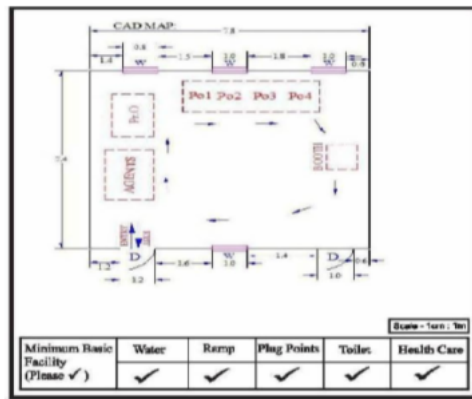

Nazri Naksha

Google Map View

Polling Station Building Front View

Polling Station Front View

Cad View

Key MAP View