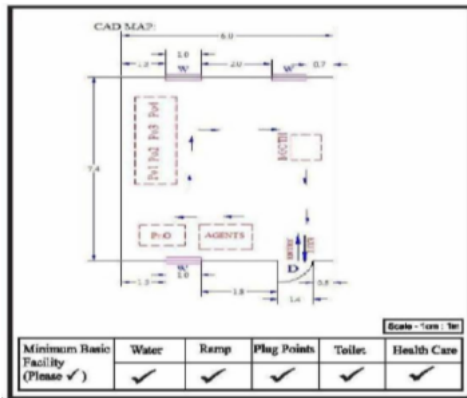

Nazri Naksha

Google Map View

Polling Station Building Front View

Polling Station Front View

Cad View

Key MAP View