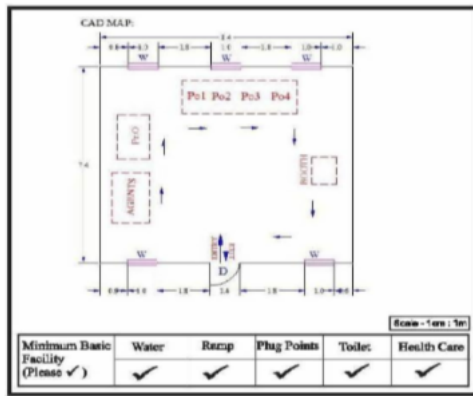

Nazri Naksha

Google Map View

Polling Station Building Front View

Polling Station Front View

Cad View

Key MAP View