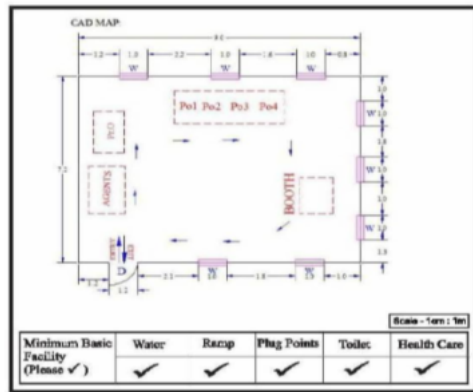

Nazri Naksha

Google Map View

Polling Station Building Front View

Polling Station Front View

Cad View

Key MAP View