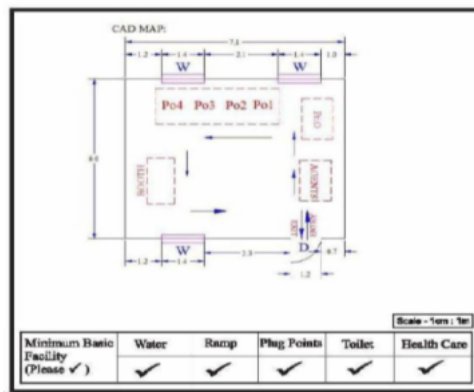

Nazri Naksha

Google Map View

Polling Station Building Front View

Polling Station Front View

Cad View

Key MAP View