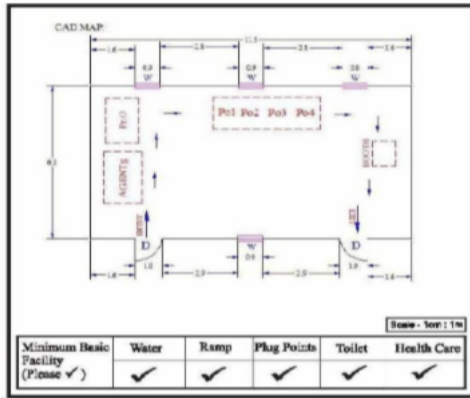

Nazri Naksha

Google Map View

Polling Station Building Front View

Polling Station Front View

Cad View

Key MAP View