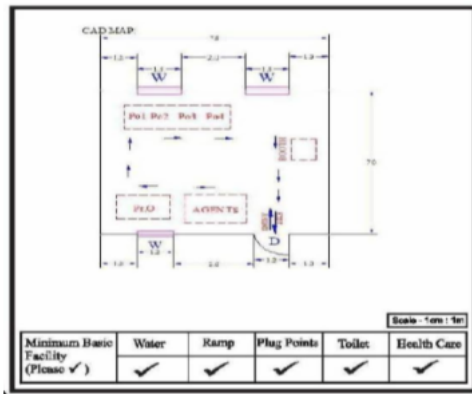

Nazri Naksha

Google Map View

Polling Station Building Front View

Polling Station Front View

Cad View

Key MAP View