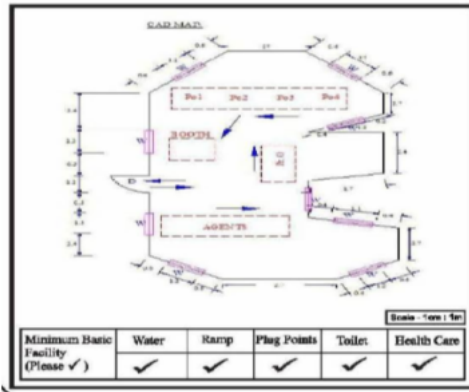

Nazri Naksha

Google Map View

Polling Station Building Front View

Polling Station Front View

Cad View

Key MAP View