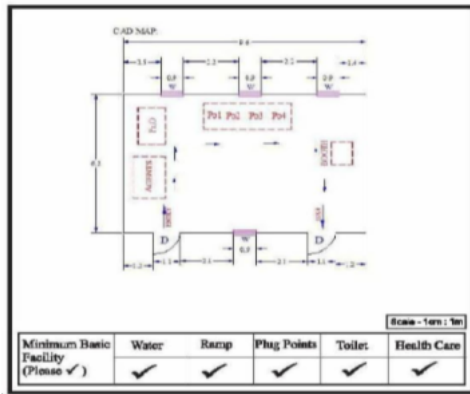

Nazri Naksha

Google Map View

Polling Station Building Front View

Polling Station Front View

Cad View

Key MAP View