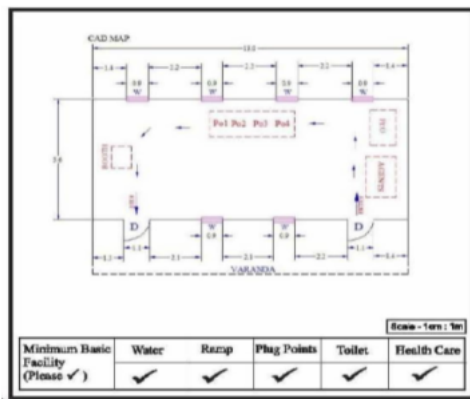

Nazri Naksha

Google Map View

Cad View