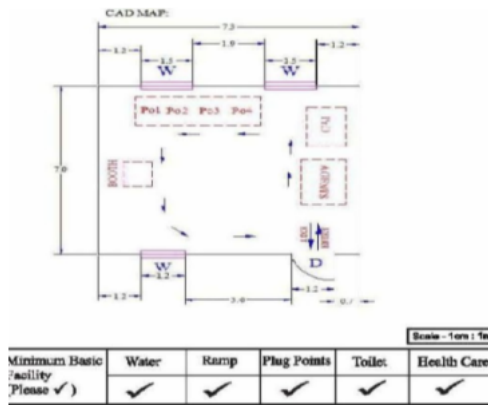

Nazri Naksha

Google Map View

Polling Station Building Front View

Polling Station Front View

Cad View

Key MAP View