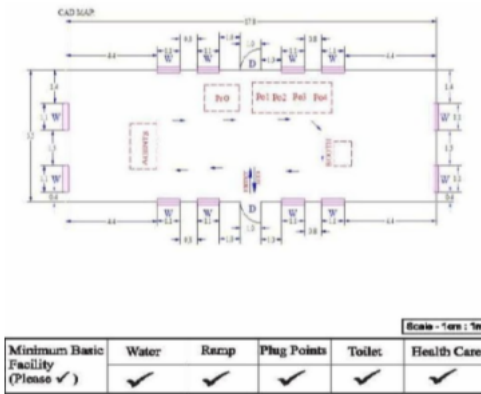

Nazri Naksha

Google Map View

Polling Station Building Front View

Polling Station Front View

Cad View

Key MAP View