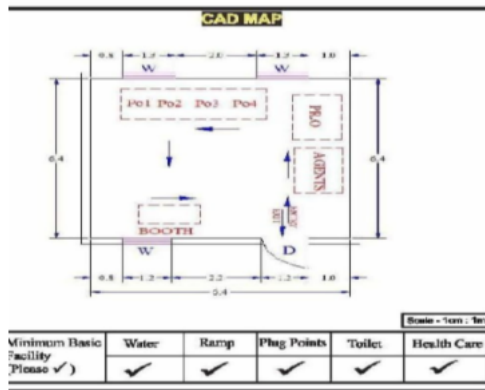

Nazri Naksha

Google Map View

Polling Station Building Front View

Polling Station Front View

Cad View

Key MAP View