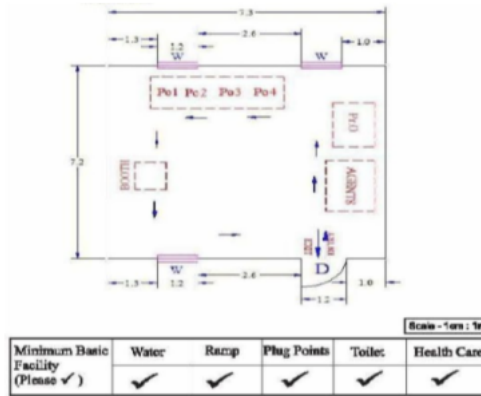

Nazri Naksha

Google Map View

Polling Station Building Front View

Polling Station Front View

Cad View

Key MAP View