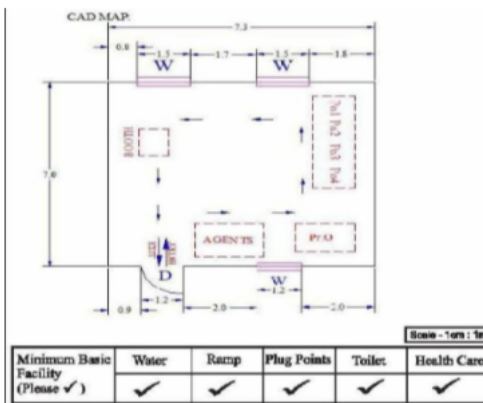

Nazri Naksha

Google Map View

Polling Station Building Front View

Polling Station Front View

Cad View

Key MAP View