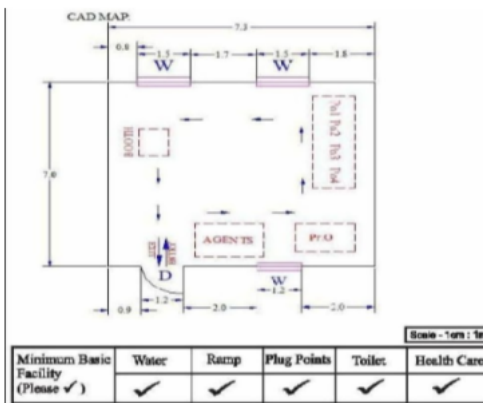

Nazri Naksha

Google Map View

Polling Station Building Front View

Polling Station Front View

Cad View

Key MAP View