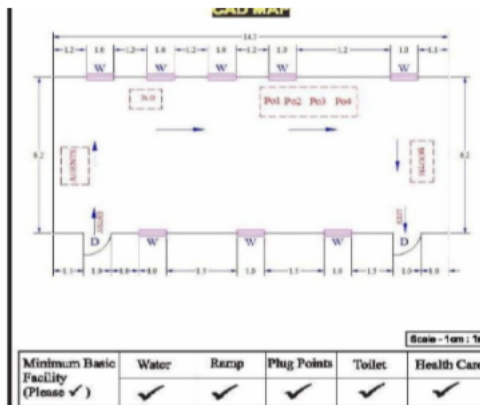

Cad View

Key MAP View

- (a) Landmarks
- (b) Road Names
- (c) Traffic Flow