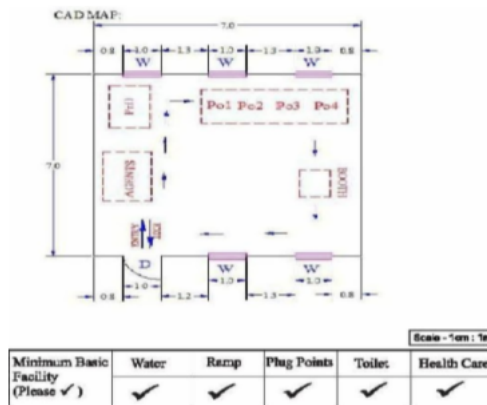

Nazri Naksha

Google Map View

Polling Station Building Front View

Polling Station Front View

Cad View

Key MAP View

- (a) Landmarks
- (b) Road Names
- (c) Traffic Flow