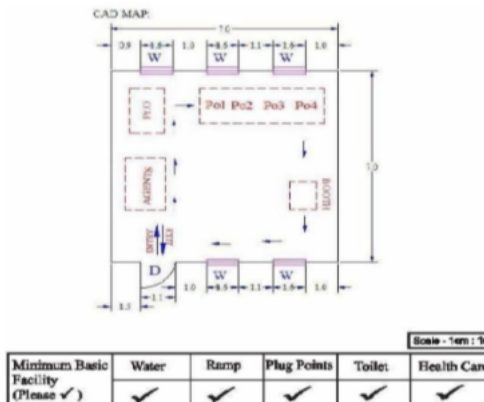

Nazri Naksha

Google Map View

Polling Station Building Front View

Polling Station Front View

Cad View

Key MAP View