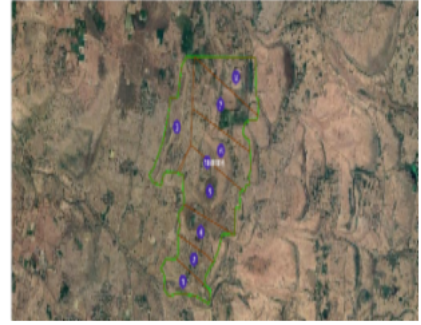

Nazri Naksha

Google Map View