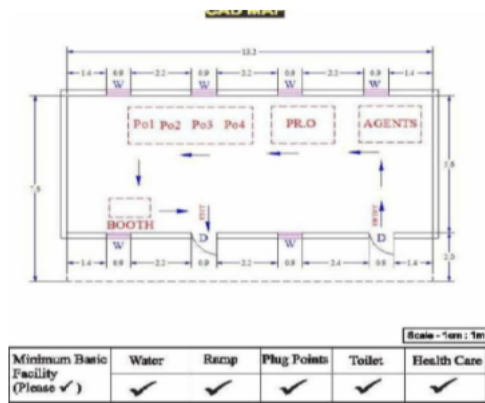

Nazri Naksha

Google Map View

Polling Station Building Front View

Polling Station Front View

Cad View

Key MAP View