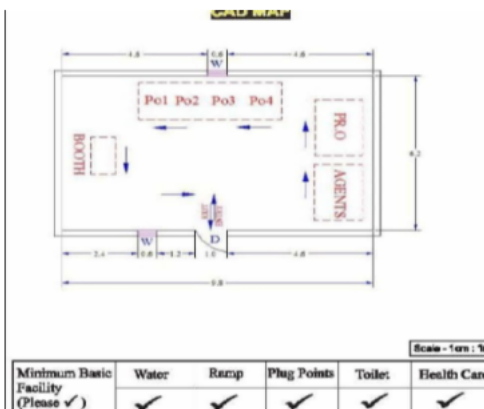

Nazri Naksha

Google Map View

Cad View

- (a) Landmarks
- (b) Road Names
- (c) Traffic Flow