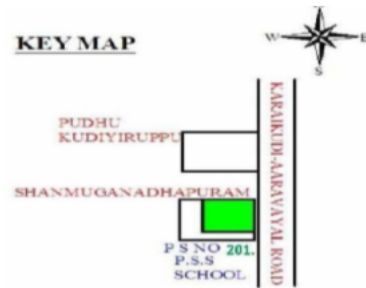

Key MAP View

Minimum Basic facility Please ✓)	Scale - 1cm : 1m				
	Water	Ramp	Plug Points	Toilet	Health Care
	✓	✓	✓	✓	✓

- (a) Landmarks
- (b) Road Names
- (c) Traffic Flow