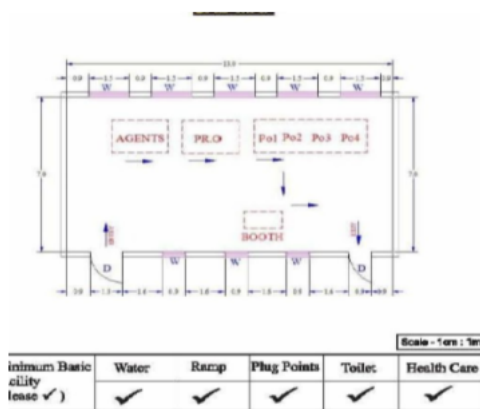

Nazri Naksha

Google Map View

Polling Station Building Front View

Polling Station Front View

Cad View

Key MAP View