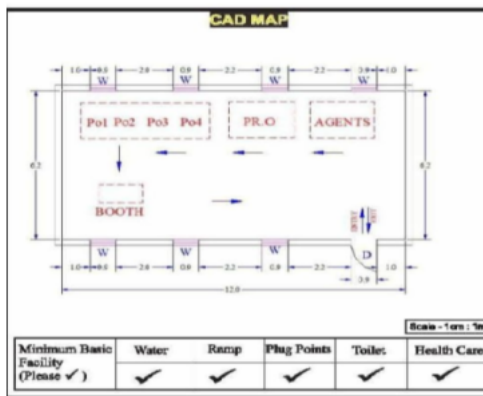

Nazri Naksha

Google Map View

Polling Station Building Front View

Polling Station Front View

Cad View

Key MAP View