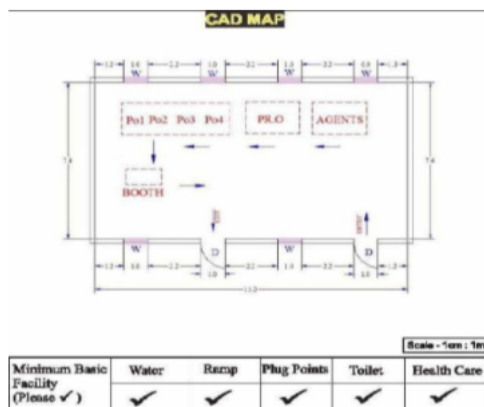

Nazri Naksha

Google Map View

Polling Station Building Front View

Polling Station Front View

Cad View

Key MAP View