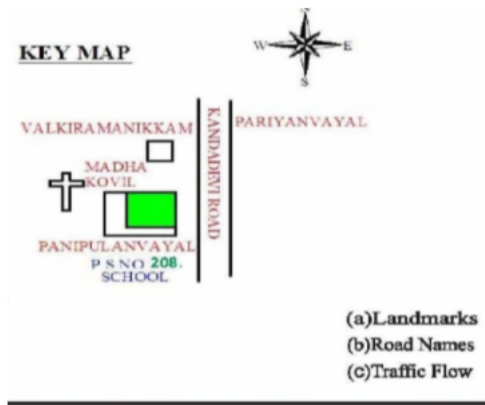

Polling Station Front View

Cad View

Scale - 1cm : 5					
Minimum Basic Facility (Please ✓)	Water	Ramp	Plug Points	Toilet	Health Can
	✓	✓	✓	✓	✓

Key MAP View

- (a) Landmarks
- (b) Road Names
- (c) Traffic Flow