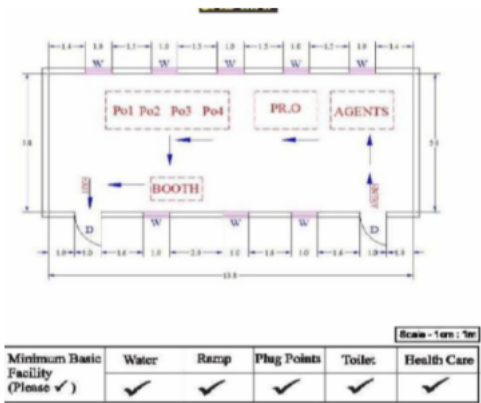

Nazri Naksha

Google Map View

Polling Station Building Front View

Polling Station Front View

Cad View

Key MAP View