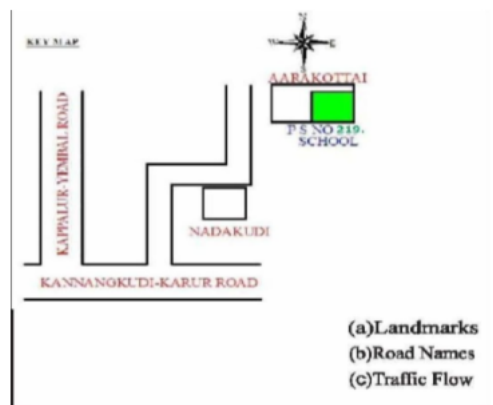

Key MAP View

- (a) Landmarks
- (b) Road Names
- (c) Traffic Flow