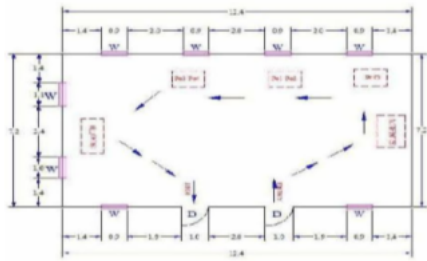

Google Map View

Polling Station Building Front View

Polling Station Front View

Cad View

Key MAP View

Scale - 1cm : 1m

Minimum Basic Facility (Please ✓)	Water	Ramp	Plug Points	Toilet	Health Care
	✓	✓	✓	✓	✓

- (a) Landmarks
- (b) Road Names
- (c) Traffic Flow