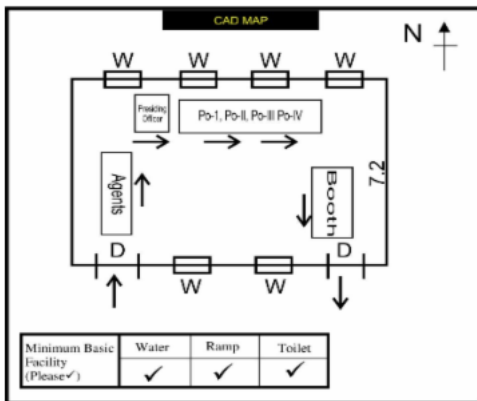

Nazri Naksha

Google Map View

Polling Station Building Front View

Polling Station Front View

Cad View

Key MAP View