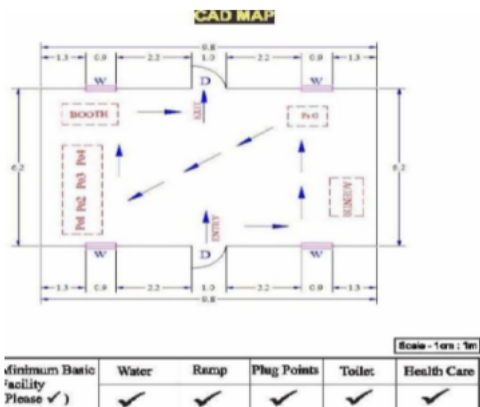

Nazri Naksha

Google Map View

Polling Station Building Front View

Polling Station Front View

Cad View

Key MAP View

- (a) Landmarks
- (b) Road Names
- (c) Traffic Flow