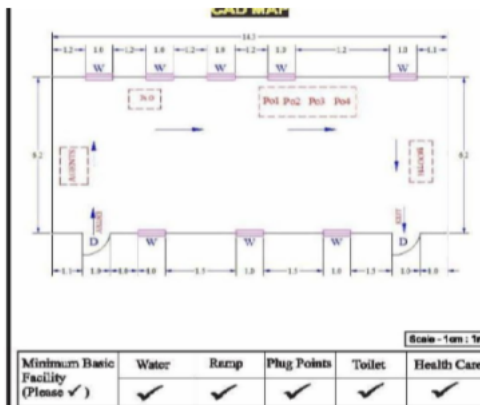

Nazri Naksha

Google Map View

Cad View