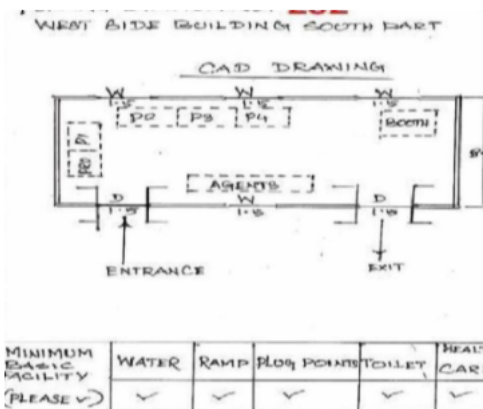

Nazri Naksha

Google Map View

Polling Station Building Front View

Polling Station Front View

Cad View

Key MAP View