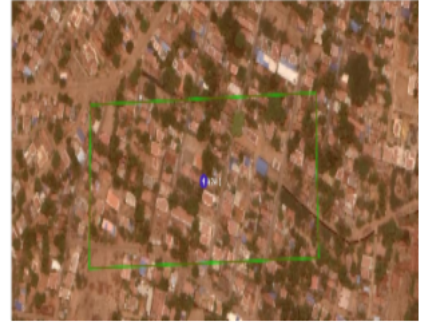

Nazri Naksha

Google Map View