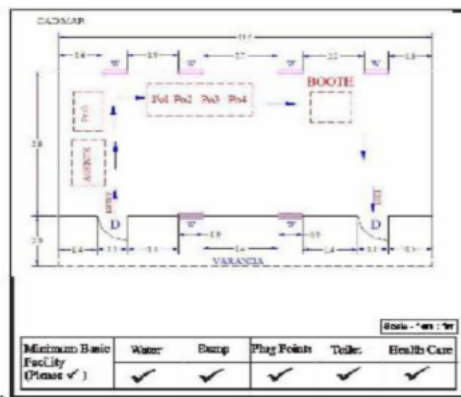

Nazri Naksha

Google Map View

Polling Station Building Front View

Polling Station Front View

Cad View

Key MAP View