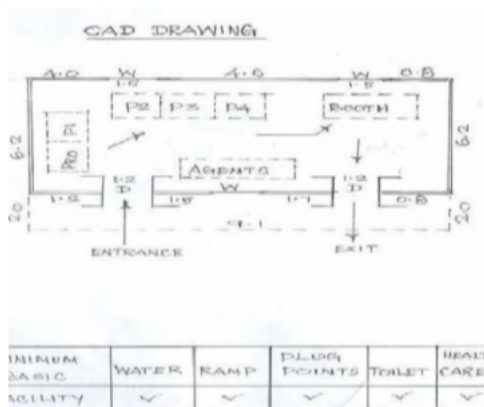

Nazri Naksha

Google Map View

Cad View