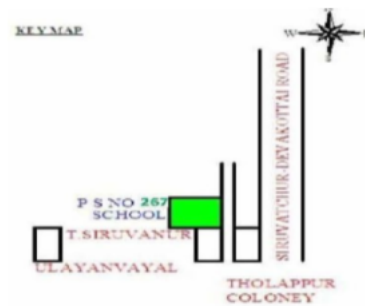

Polling Station Front View

Cad View

Scale - 1cm = 1m					
Minimum Basic Facility (Please ✓)	Water	Razup	Plug Points	Toilet	Health Care
	✓	✓	✓	✓	✓

Key MAP View

- (a) Landmarks
- (b) Road Names
- (c) Traffic Flow