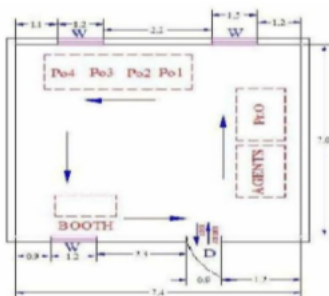

Google Map View

Polling Station Building Front View

Polling Station Front View

Cad View

Scale - 1cm : 1m					
Minimum Basic Facility (Touse ✓)	Water	Ramp	Plug Points	Toilet	Health Care
✓	✓	✓	✓	✓	✓

Key MAP View