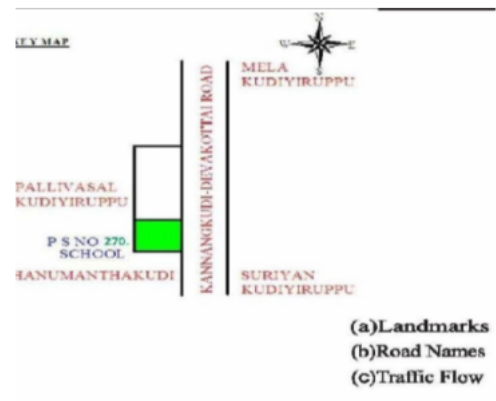

Google Map View

Polling Station Building Front View

Polling Station Front View

Cad View

Scale - 1cm : 1m					
Minimum Basic Facility (Touse ✓)	Water	Ramp	Plug Points	Toilet	Health Care
✓	✓	✓	✓	✓	✓

Key MAP View