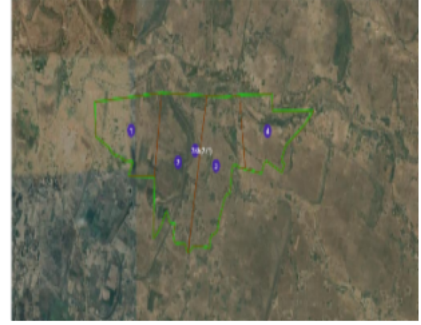

Nazri Naksha

Google Map View