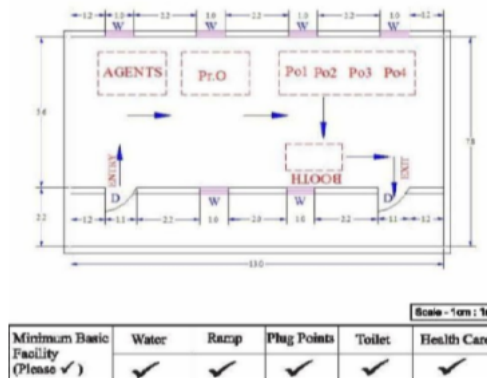

Nazri Naksha

Google Map View

Polling Station Building Front View

Polling Station Front View

Cad View

Key MAP View