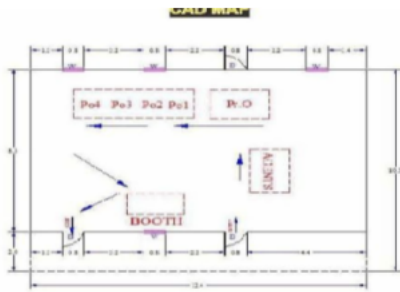

**Polling Station Building Front View**

**Polling Station Front View**

**Cad View**

**Key MAP View**

Minimum Basic Facility (Please ✓)	Water	Ramp	Plug Points	Toilet	Health Care
	✓	✓	✓	✓	✓

Scale - 1cm : 1m

- (a) Landmarks
- (b) Road Names
- (c) Traffic Flow