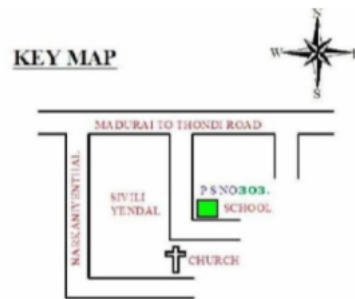

Google Map View

Polling Station Building Front View

Polling Station Front View

Cad View

Key MAP View

Minimum Basic Facility (Please ✓)	Water	Ramp	Plug Points	Toilet	Health Care
	✓	✓	✓	✓	✓

Scale - 1cm : 1m

- (a) Landmarks
- (b) Road Names
- (c) Traffic Flow