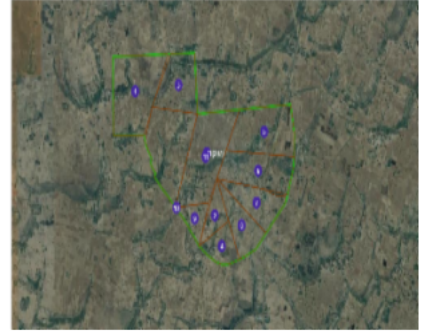

Nazri Naksha

Google Map View