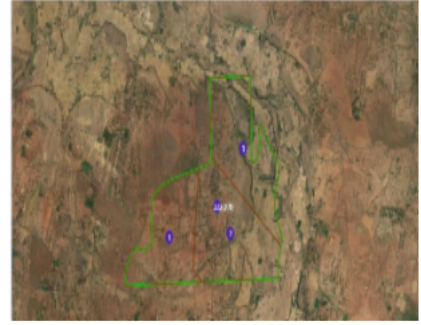

Nazri Naksha

Google Map View