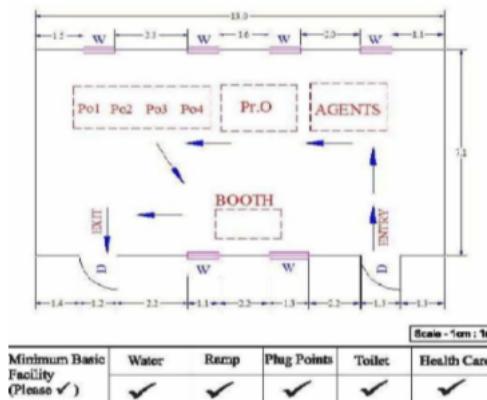

Nazri Naksha

Google Map View

Polling Station Building Front View

Polling Station Front View

Cad View

Key MAP View