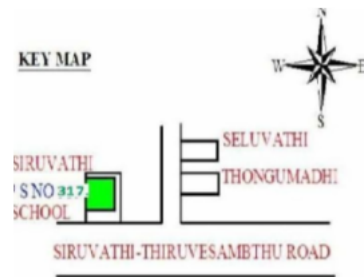

Google Map View

Polling Station Building Front View

Polling Station Front View

Cad View

Scale - 1cm : 1					
Minimum Basic Facility (Please ✓)	Water	Ramp	Plug Points	Toilet	Health Can
	✓	✓	✓	✓	✓

Key MAP View