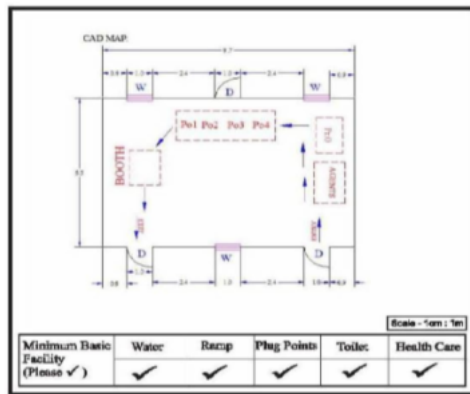

Nazri Naksha

Google Map View

Polling Station Building Front View

Polling Station Front View

Cad View

Key MAP View