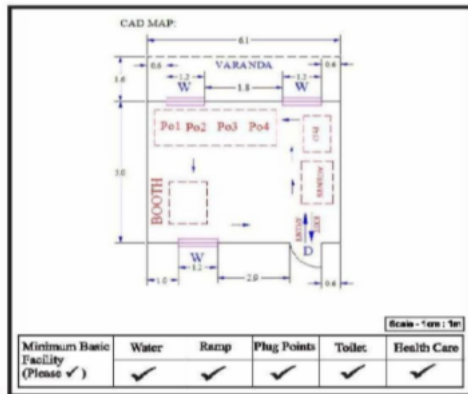

Nazri Naksha

Google Map View

Polling Station Building Front View

Polling Station Front View

Cad View

Key MAP View