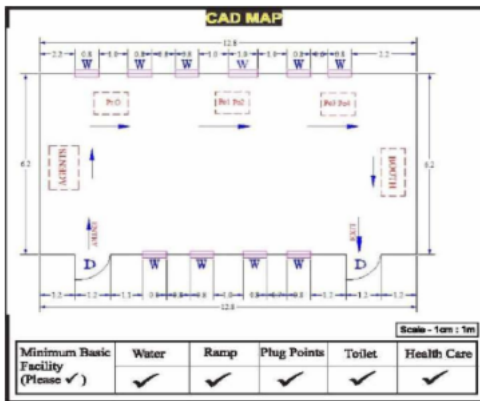

Nazri Naksha

Google Map View

Polling Station Building Front View

Polling Station Front View

Cad View

Key MAP View